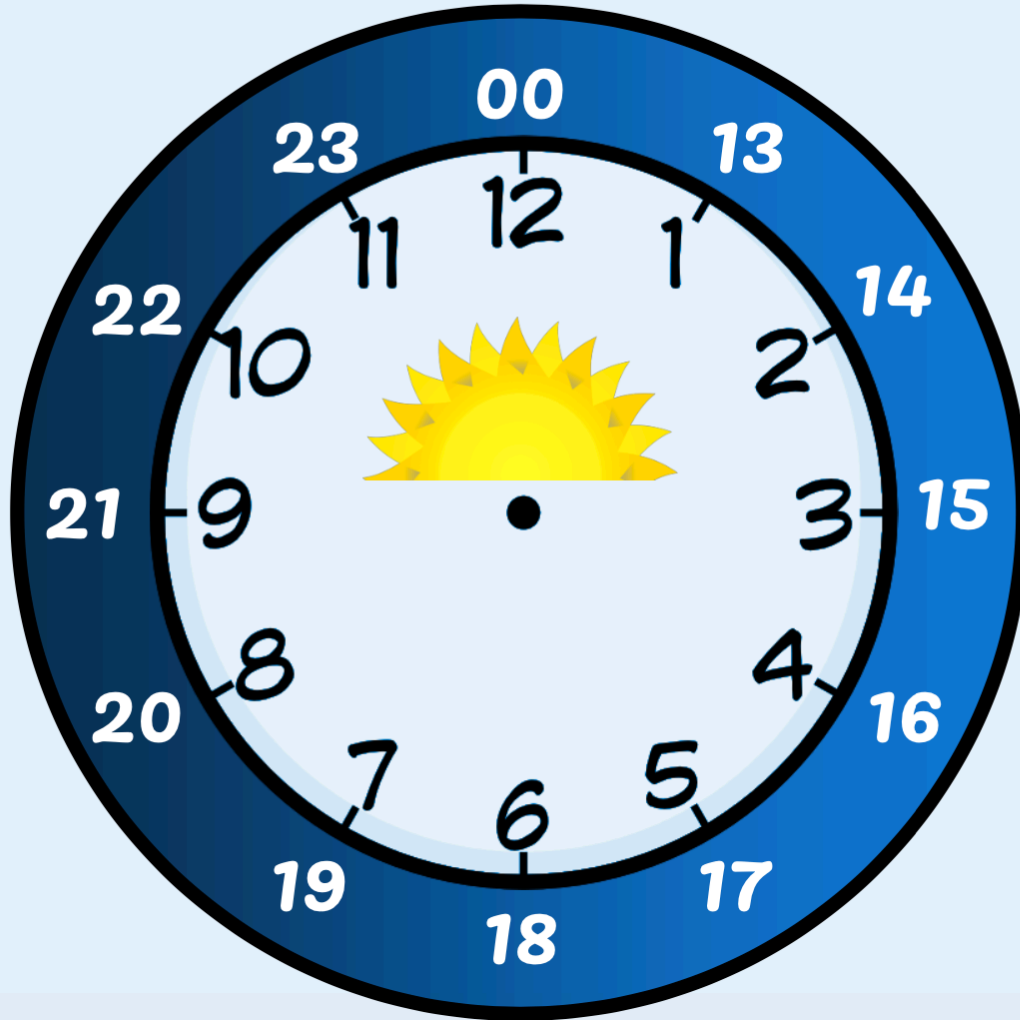

12 Hour Time and 24 Hour Time Mat

HOURS IN THE 24 HOUR CLOCK																																			
00	01	02	03	04	05	06	07	08	09	10	11	12	13	14	15	16	17	18	19	20	21	22	23	00											
12	1	2	3	4	5	6	7	8	9	10	11	12	1	2	3	4	5	6	7	8	9	10	11	12											
am times												HOURS ON AN ANALOGUE CLOCK												pm times											

1:00pm becomes 13:00 in 24 hour time.

24-hour time

12-hour time

12 Hour Time and 24 Hour Time Mat

Converting 12 and 24 hour clocks

12 am	00:00
1am	01:00
2am	02:00
3am	03:00
4am	04:00
5am	05:00
6am	06:00
7am	07:00
8am	08:00
9am	09:00
10am	10:00
11am	11:00

12 pm **Noon**
Lunch time

1pm	13:00
2pm	14:00
3pm	15:00
4pm	16:00
5pm	17:00
6pm	18:00
7pm	19:00
8pm	20:00
9pm	21:00
10pm	22:00
11pm	23:00