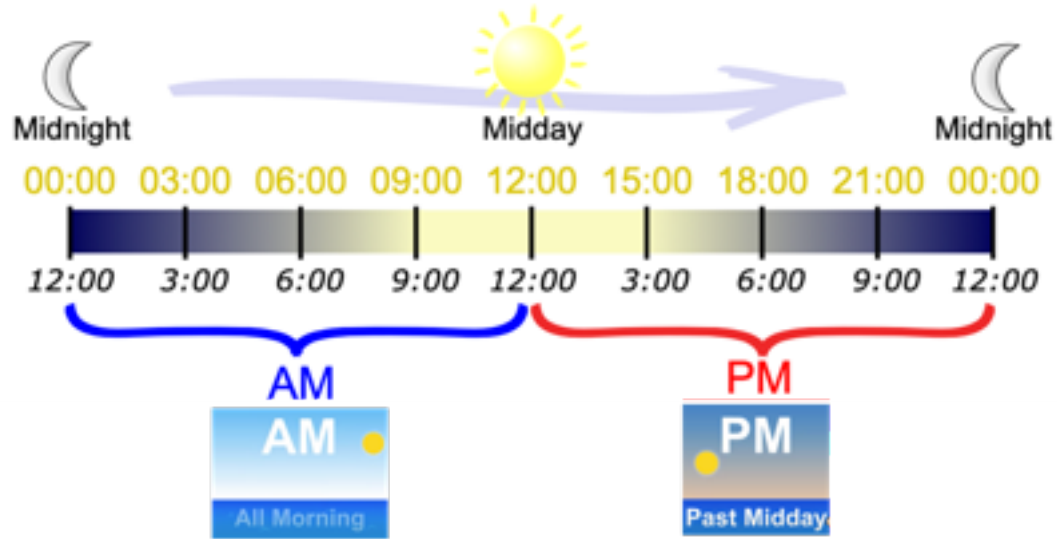

12 Hour Time and 24 Hour Time Mat

HOURS IN THE 24 HOUR CLOCK																																			
00	01	02	03	04	05	06	07	08	09	10	11	12	13	14	15	16	17	18	19	20	21	22	23	00											
12	1	2	3	4	5	6	7	8	9	10	11	12	1	2	3	4	5	6	7	8	9	10	11	12											
am times												HOURS ON AN ANALOGUE CLOCK												pm times											

1:00pm becomes 13:00 in 24 hour time.

24-hour time

12-hour time

12 Hour Time and 24 Hour Time Mat

Converting 12 and 24 hour clocks

12 am	00:00
1am	01:00
2am	02:00
3am	03:00
4am	04:00
5am	05:00
6am	06:00
7am	07:00
8am	08:00
9am	09:00
10am	10:00
11am	11:00