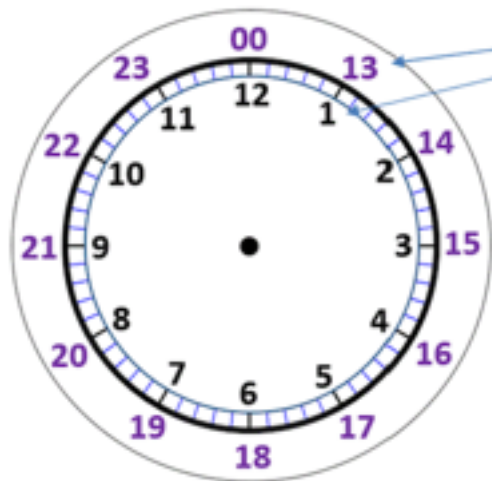

12 Hour Time and 24 Hour Time Mat

HOURS IN THE 24 HOUR CLOCK																																			
00	01	02	03	04	05	06	07	08	09	10	11	12	13	14	15	16	17	18	19	20	21	22	23	00											
12	1	2	3	4	5	6	7	8	9	10	11	12	1	2	3	4	5	6	7	8	9	10	11	12											
am times												HOURS ON AN ANALOGUE CLOCK												pm times											

1:00pm becomes 13:00 in 24 hour time.

24-hour time

12-hour time

12 Hour Time and 24 Hour Time Mat

Converting 12 and 24 hour clocks

12 am	00:00
1am	01:00
2am	02:00
3am	03:00
4am	04:00
5am	05:00
6am	06:00
7am	07:00
8am	08:00
9am	09:00
10am	10:00
11am	11:00

12 pm **Noon**
Lunch time

1pm	13:00
2pm	14:00
3pm	15:00
4pm	16:00
5pm	17:00
6pm	18:00
7pm	19:00
8pm	20:00
9pm	21:00
10pm	22:00
11pm	23:00